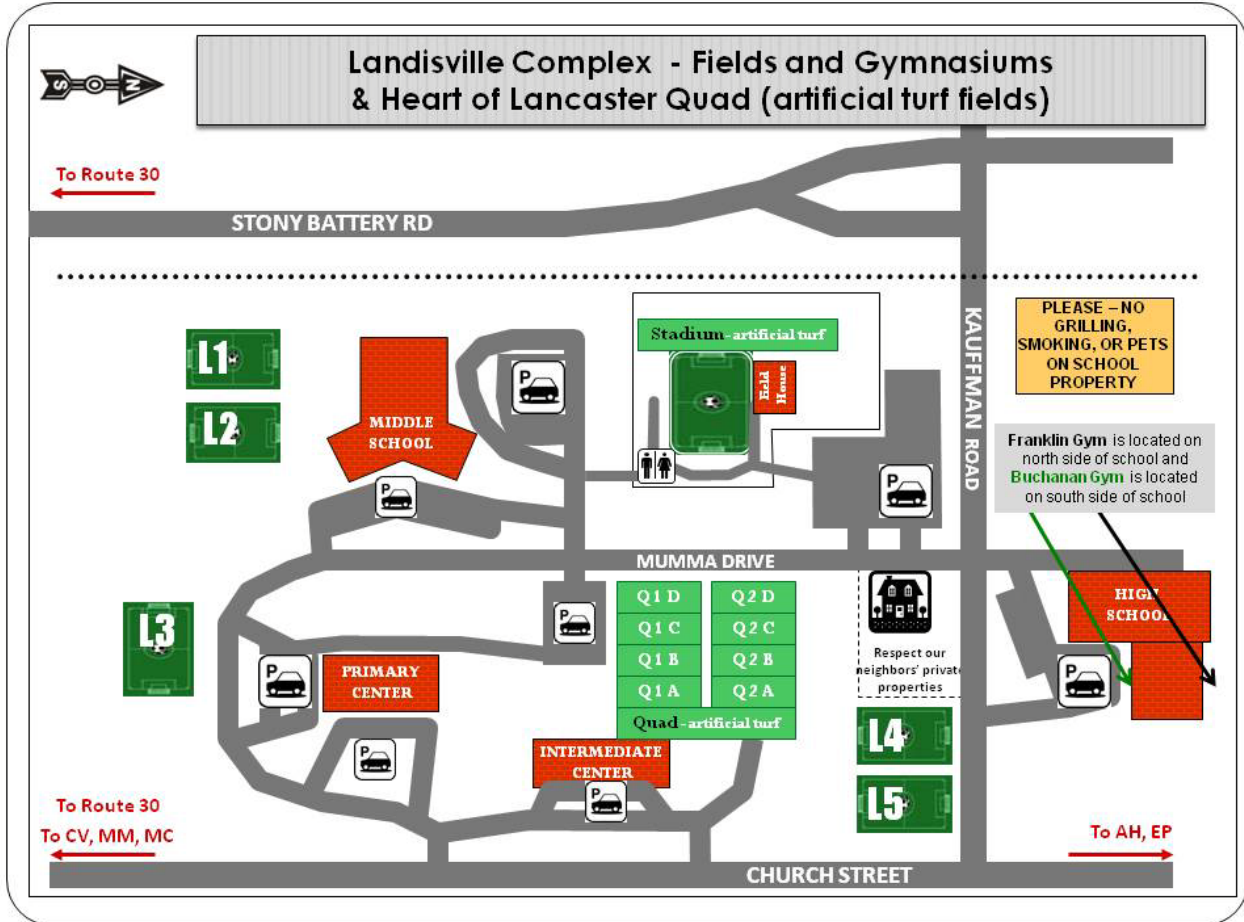

Landisville School Complex with Directions

Directions

Use this version for Quad and Stadium:

GPS Address: Hempfield High School - 350 Mumma Drive, Landisville, PA 17538

Best GPS address for Gymnasiums is:

200 Stanley Ave, Landisville, PA 17538

From Route 283, take Landisville/Rt722 exit at the far western edge of Lancaster. If coming from the direction of Harrisburg, turn right at the end of the ramp onto State Road. If coming from the direction of Lancaster, turn left at the end of the ramp onto State Road. Follow State Road roughly 1/2 mile to the light at Yellow Goose Road. Turn right. At the end of Yellow Goose Road, turn right on Harrisburg Pike. Go roughly 2 miles to the light at Church Street. Turn left. Go roughly 1/2 mile. Turn right on Kauffman Road. The High School will be on your right. For Landisville Elementary School, Middle School, or Primary Center, continue 1/4 mile and turn left on Mumma Drive. Fields are scattered about over the length of this road.

Note: Best GPS address for Gymnasiums is 200 Stanley Ave, Landisville, PA 17538

Park in the lots NOT ON GRASS PLEASE.