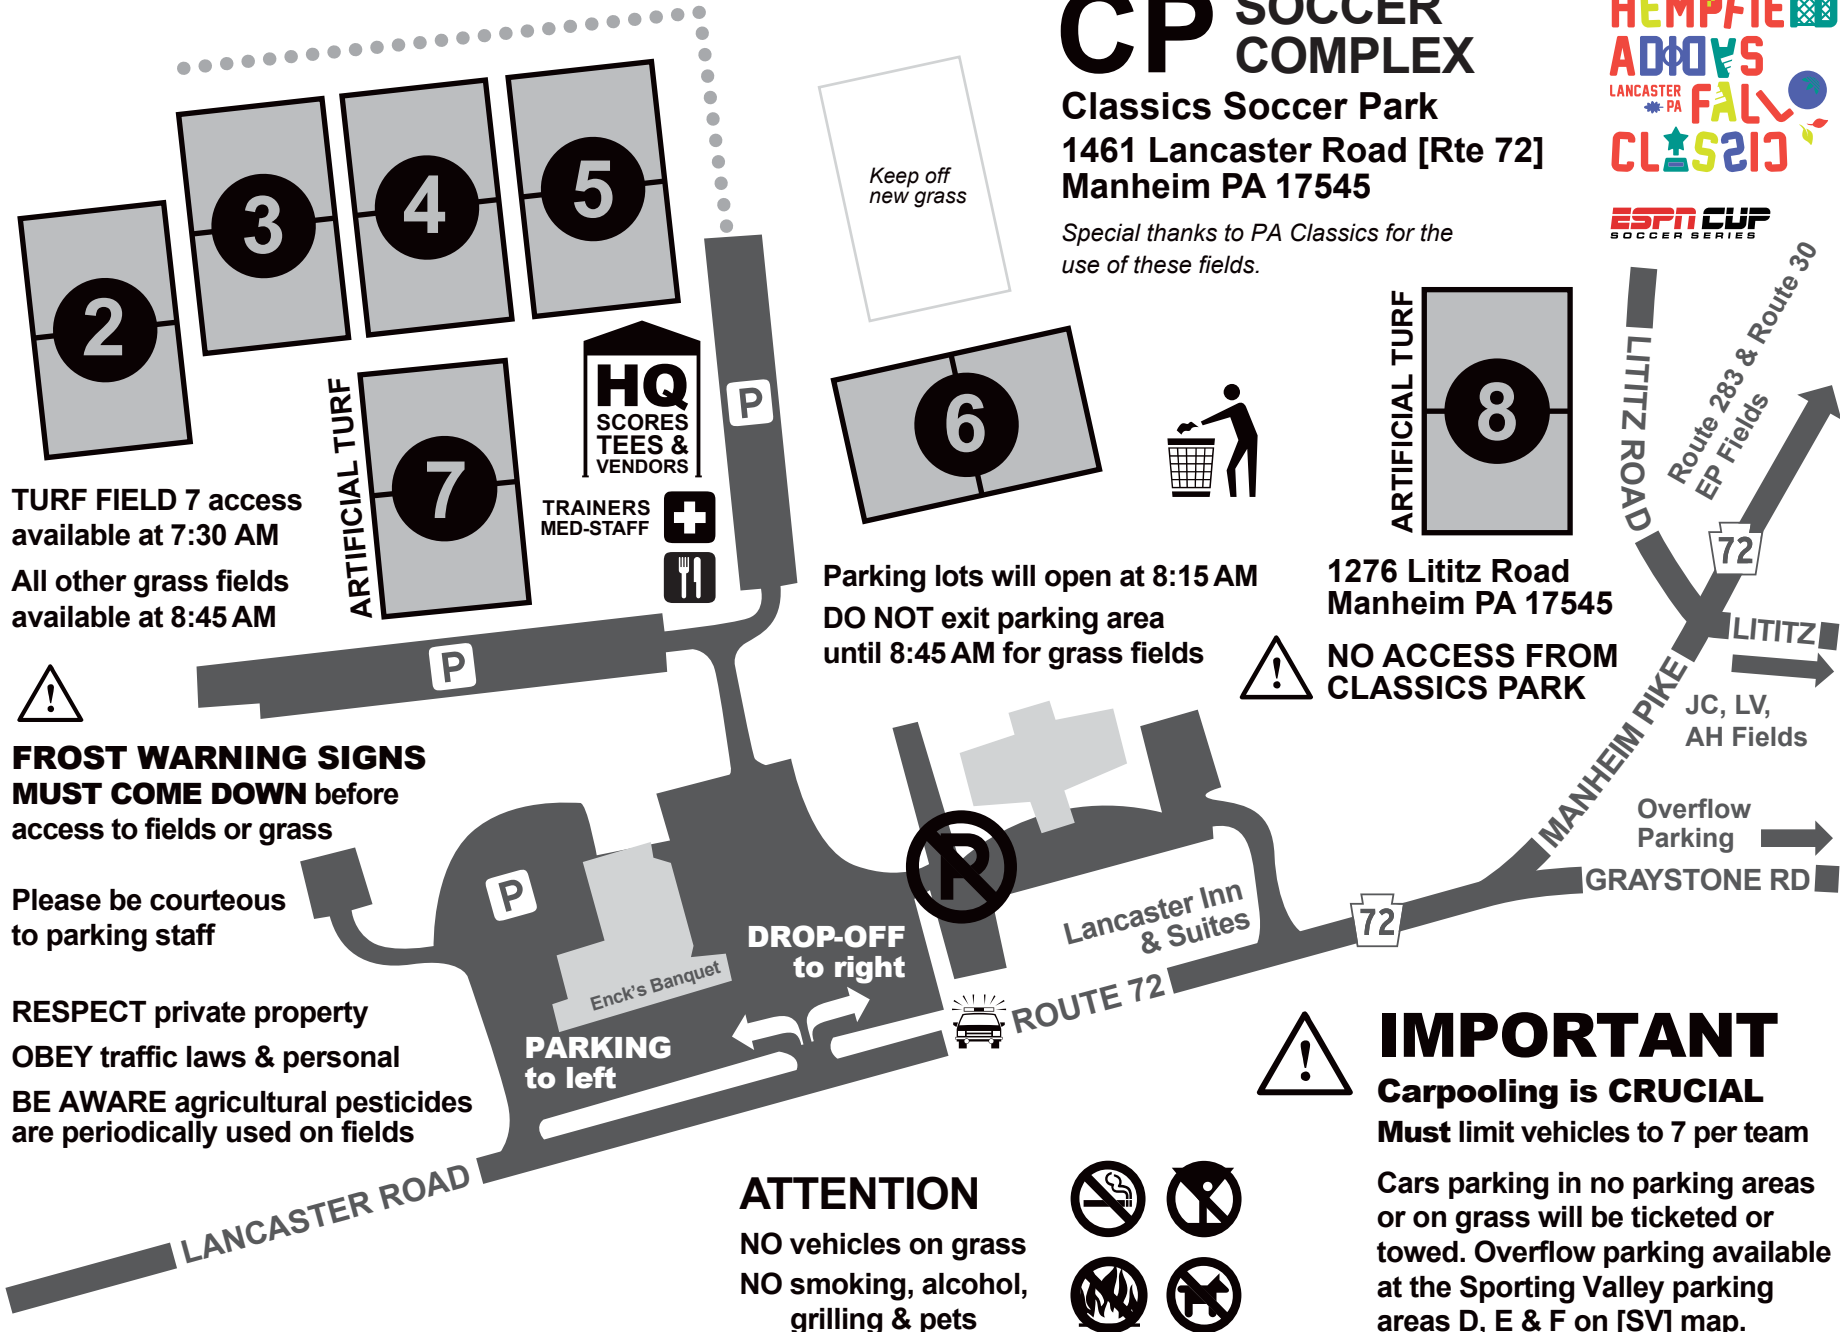

# CP SOCCER COMPLEX

Classics Soccer Park  
1461 Lancaster Road [Rte 72]  
Manheim PA 17545

Special thanks to PA Classics for the use of these fields.

TURF FIELD 7 access available at 7:30 AM  
All other grass fields available at 8:45 AM

Parking lots will open at 8:15 AM  
DO NOT exit parking area until 8:45 AM for grass fields

1276 Lititz Road  
Manheim PA 17545  
NO ACCESS FROM CLASSICS PARK

**FROST WARNING SIGNS MUST COME DOWN** before access to fields or grass

**IMPORTANT**  
Carpooling is **CRUCIAL**  
Must limit vehicles to 7 per team

Cars parking in no parking areas or on grass will be ticketed or towed. Overflow parking available at the Sporting Valley parking areas D, E & F on [SV] map.

[CLICK for GPS](#) >>> **FIELDS 2-7**

[CLICK for GPS](#) >>> **FIELD 8**