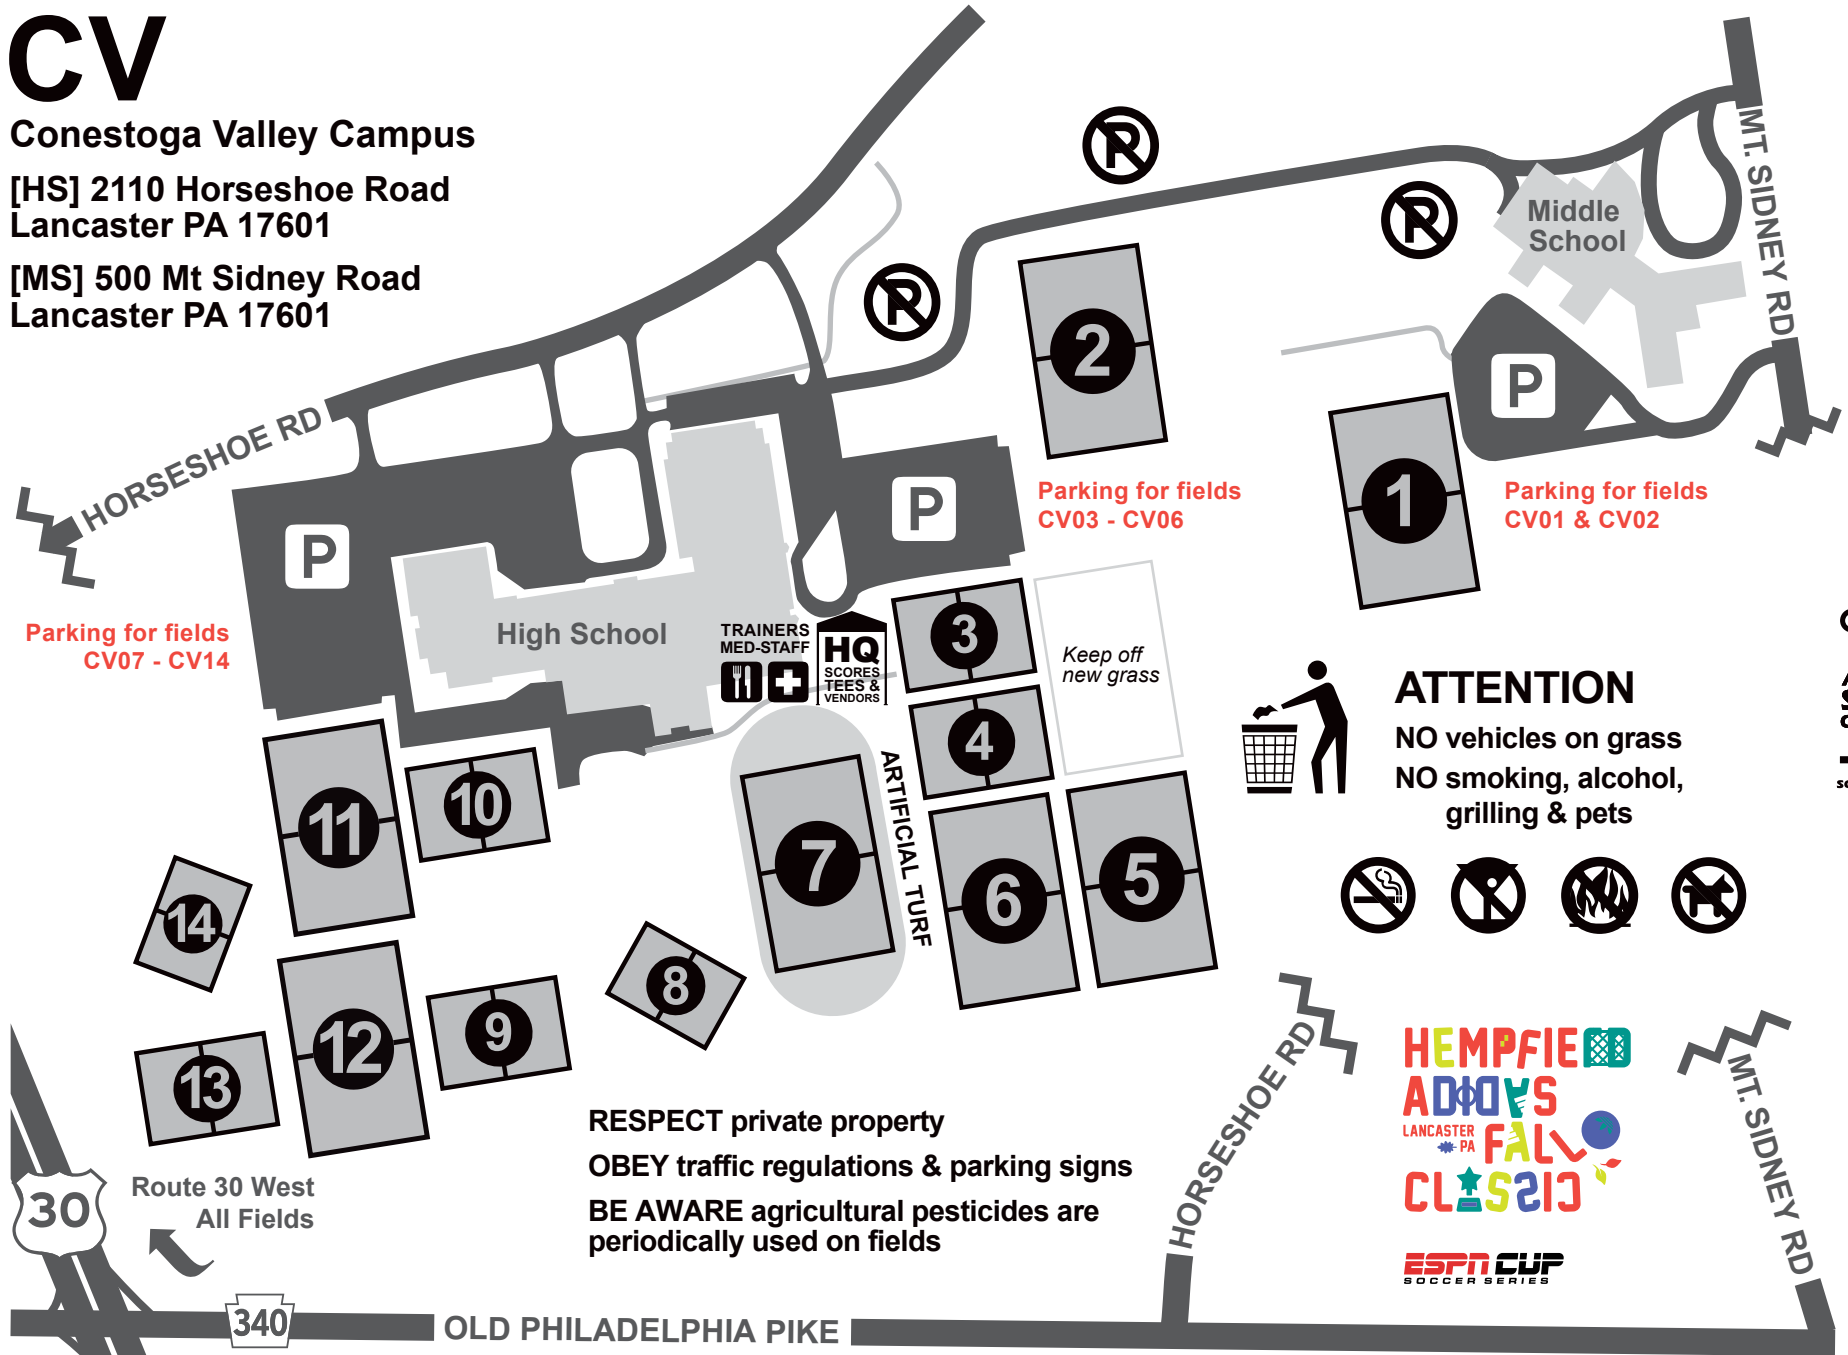

CV

Conestoga Valley Campus

[HS] 2110 Horseshoe Road
Lancaster PA 17601

[MS] 500 Mt Sidney Road
Lancaster PA 17601

[CLICK for GPS](#)

[HIGH SCHOOL](#)

[CLICK for GPS](#)

[MIDDLE SCHOOL](#)

ESPN CUP SOCCER SERIES