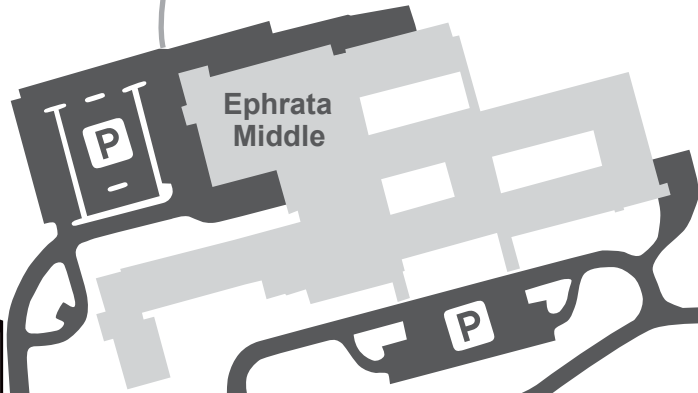

EM

Ephrata Middle School
957 Hammon Ave
Ephrata, PA 17522

ESPN CUP
SOCCER SERIES

No parking at Ephrata Recreation Center

ATTENTION

NO vehicles on grass
NO smoking, alcohol, grilling & pets

RESPECT private property
OBEY traffic regulations & parking signs
BE AWARE agricultural pesticides are periodically used on fields

Trainers
Med-staff

HAMMON AVE

ARTIFICIAL TURF

PRIVATE PROPERTY

PRIVATE PROPERTY

Route 30
All Fields

HAMMON AVE

272

Route
222 & 30
All Fields

S. ACADEMY DR

CLICK for GPS

ESPN CUP
SOCCER SERIES

ANGELO'S
SOCCER
CORNER
soccercorner.com