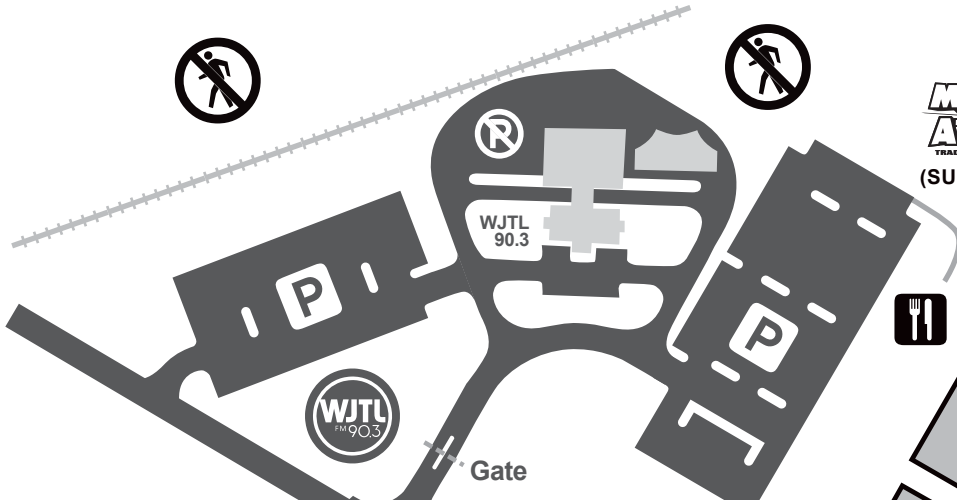

# JC

Junction Center Fields  
1875 Junction Road  
Manheim PA 17545

**HEMPFIELD**  
**ADVOYS**  
LANCASTER PA  
**FALL CLASSIC**

**Match ATTAX**  
TRADING CARD GAME  
(SUN ONLY)

**ESPN CUP**  
SOCCER SERIES

*No access to WJTL building*

*No walking access to Sporting Valley parking or fields*

**RESPECT & OBEY**  
traffic personal

## ATTENTION

NO vehicles on grass  
NO smoking, alcohol, grilling & pets

RESPECT private property  
OBEY traffic regulations & parking signs  
BE AWARE agricultural pesticides are periodically used on fields

**ABSOLUTELY NO**  
player drop-offs or  
pick-ups along  
Junction Rd

**HQ**  
SCORES & TEES

**+** TRAINERS  
MED-STAFF

PRIVATE LANE NO PARKING

J Mark Martin  
Auto & Truck Sales

CP Fields

Route 30

Route 283  
AH & LV Fields