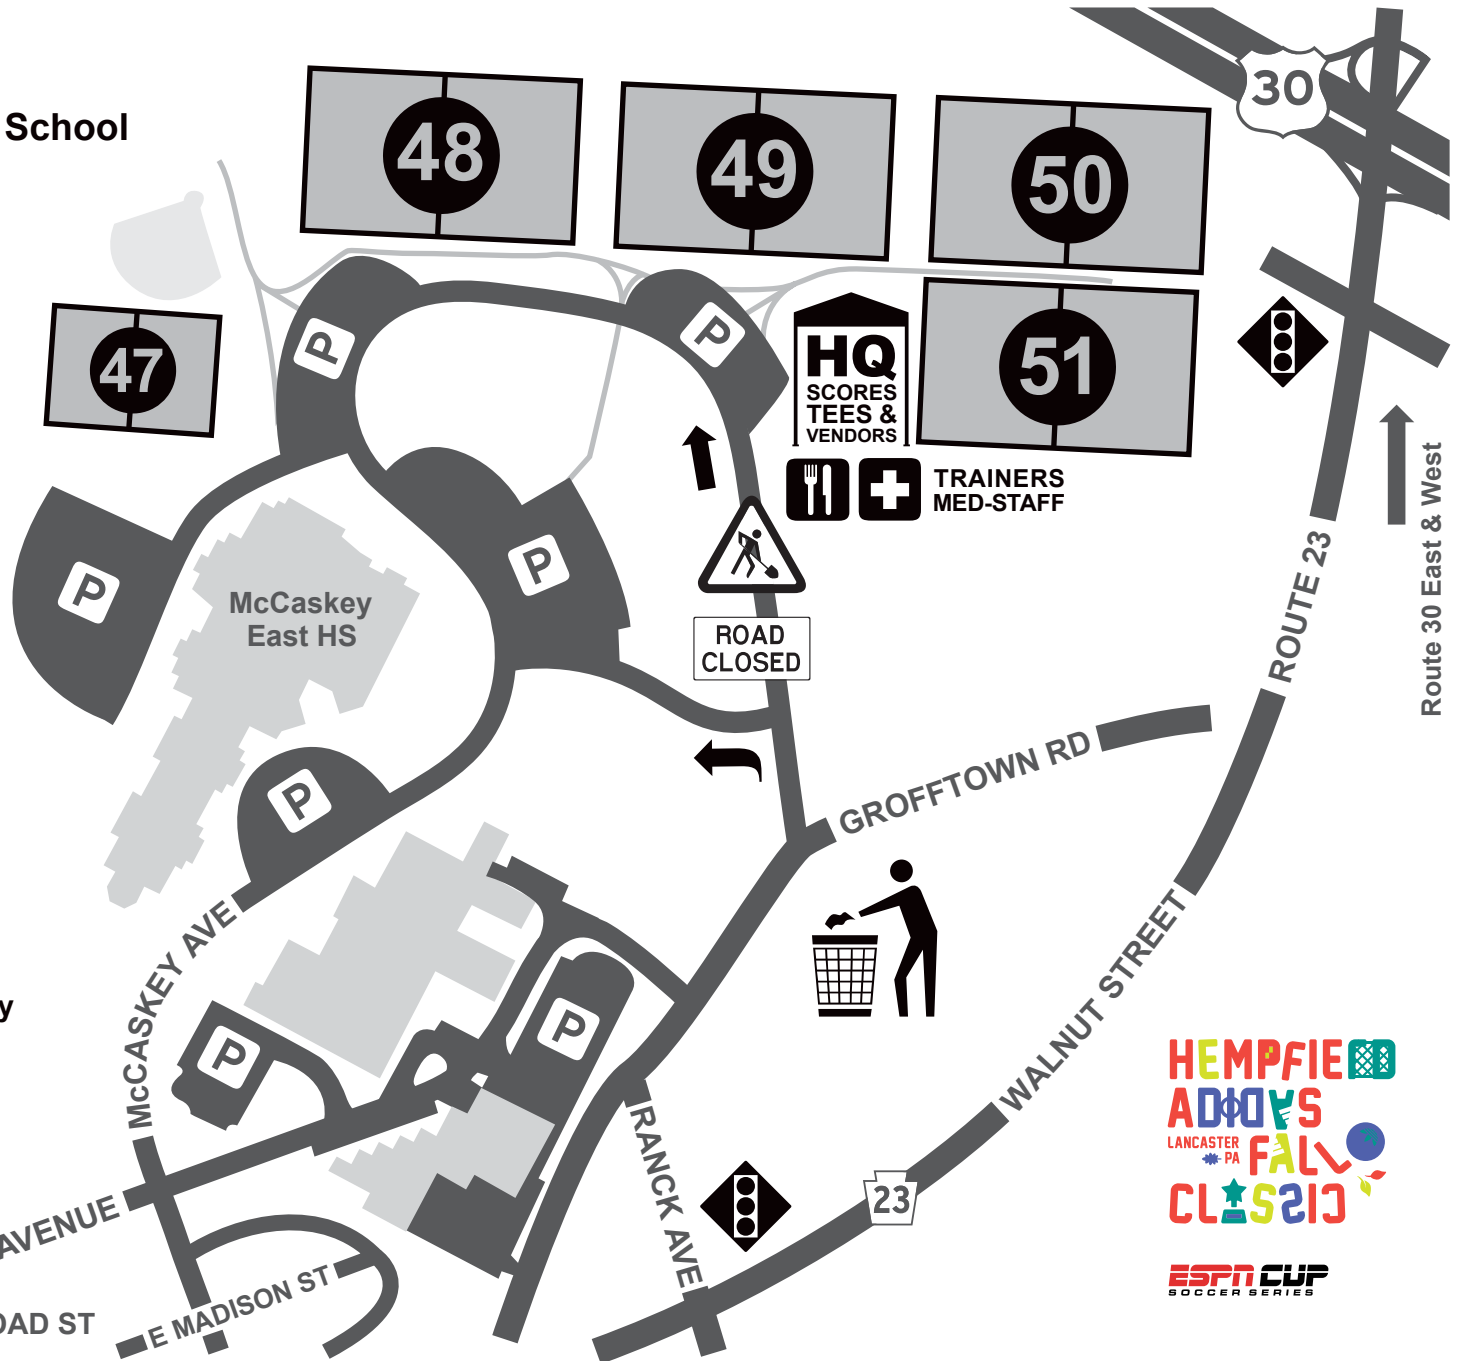

MC

McCaskey East High School

GPS Fields #47-51:
1210 Grofftown Road
Lancaster PA 17602

GPS Field #52:
999 Lehigh Ave
Lancaster PA 17602

ATTENTION

NO vehicles on grass
NO smoking, alcohol,
grilling & pets

RESPECT private property

OBEY traffic regulations &
parking signs

BE AWARE agricultural
pesticides are periodically
used on fields

[CLICK for GPS](#)

[FIELDS 47-51](#)

[CLICK for GPS](#)

[FIELD 52](#)