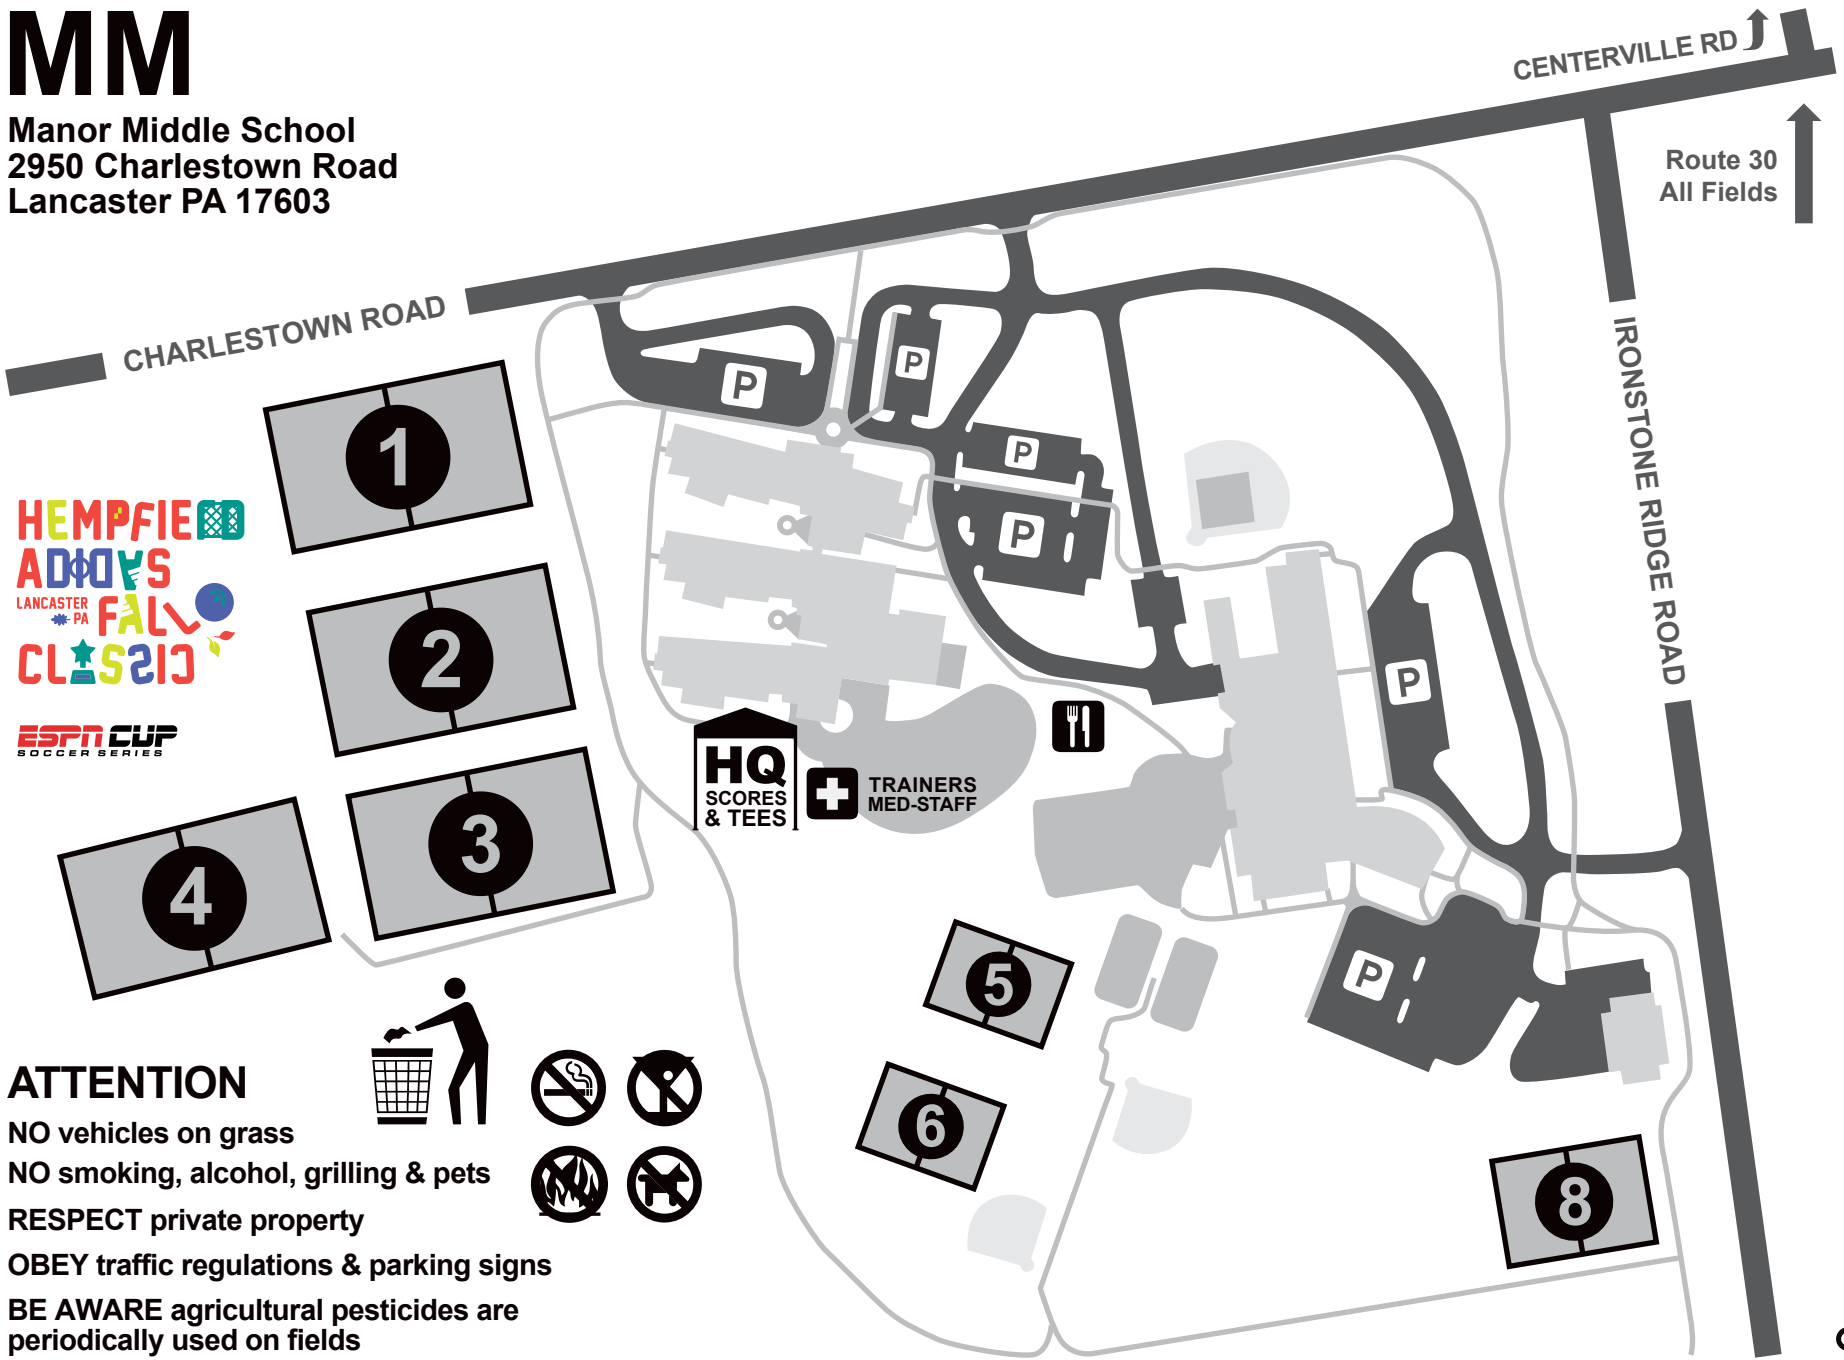

MM

Manor Middle School
2950 Charlestown Road
Lancaster PA 17603

ATTENTION

- NO vehicles on grass
- NO smoking, alcohol, grilling & pets
- RESPECT private property
- OBEY traffic regulations & parking signs
- BE AWARE agricultural pesticides are periodically used on fields

CLICK for GPS