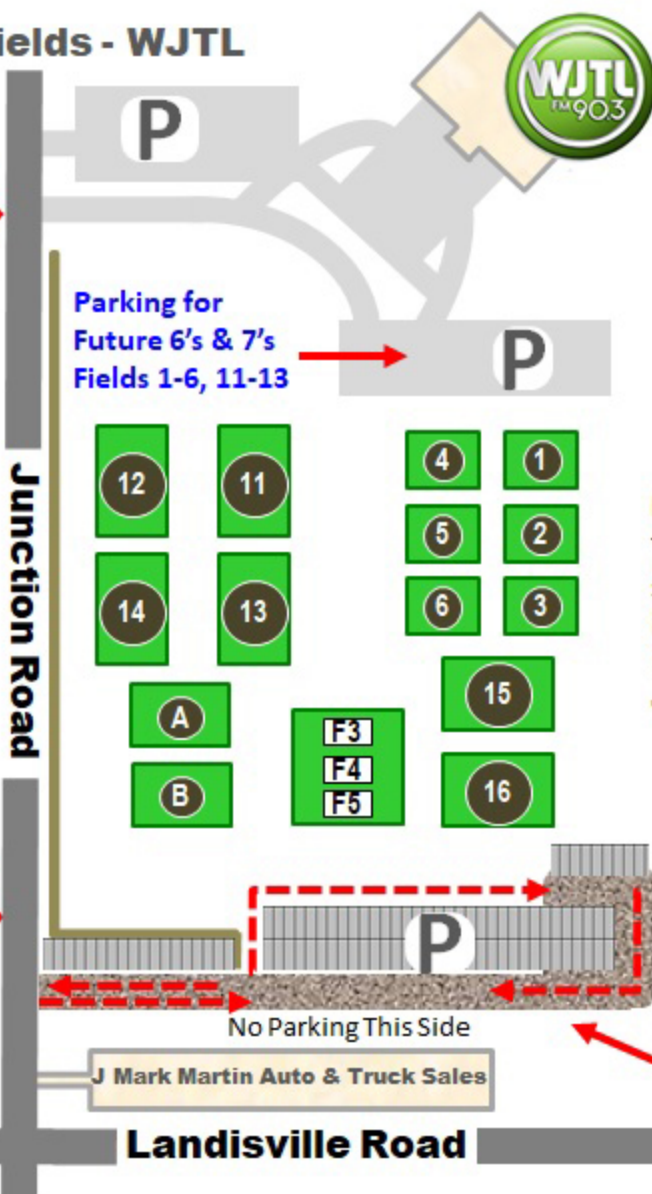

Penn Legacy – The Junction Center Campus

Junction Center Fields - WJTL

GPS Address:
1875 Junction Rd.
Manheim, PA 17545

Main Entrance

Absolutely
no player drop off or
pickups along
Junction Road

Park only in
designated lots - NOT
in Farmer's Fields

Entrance

IMPORTANT:

Important reminder:

The indoor restrooms at WJTL are **not** open to soccer families and it is important to respect their business and property. Please be sure to help us by notifying guest teams of this rule.